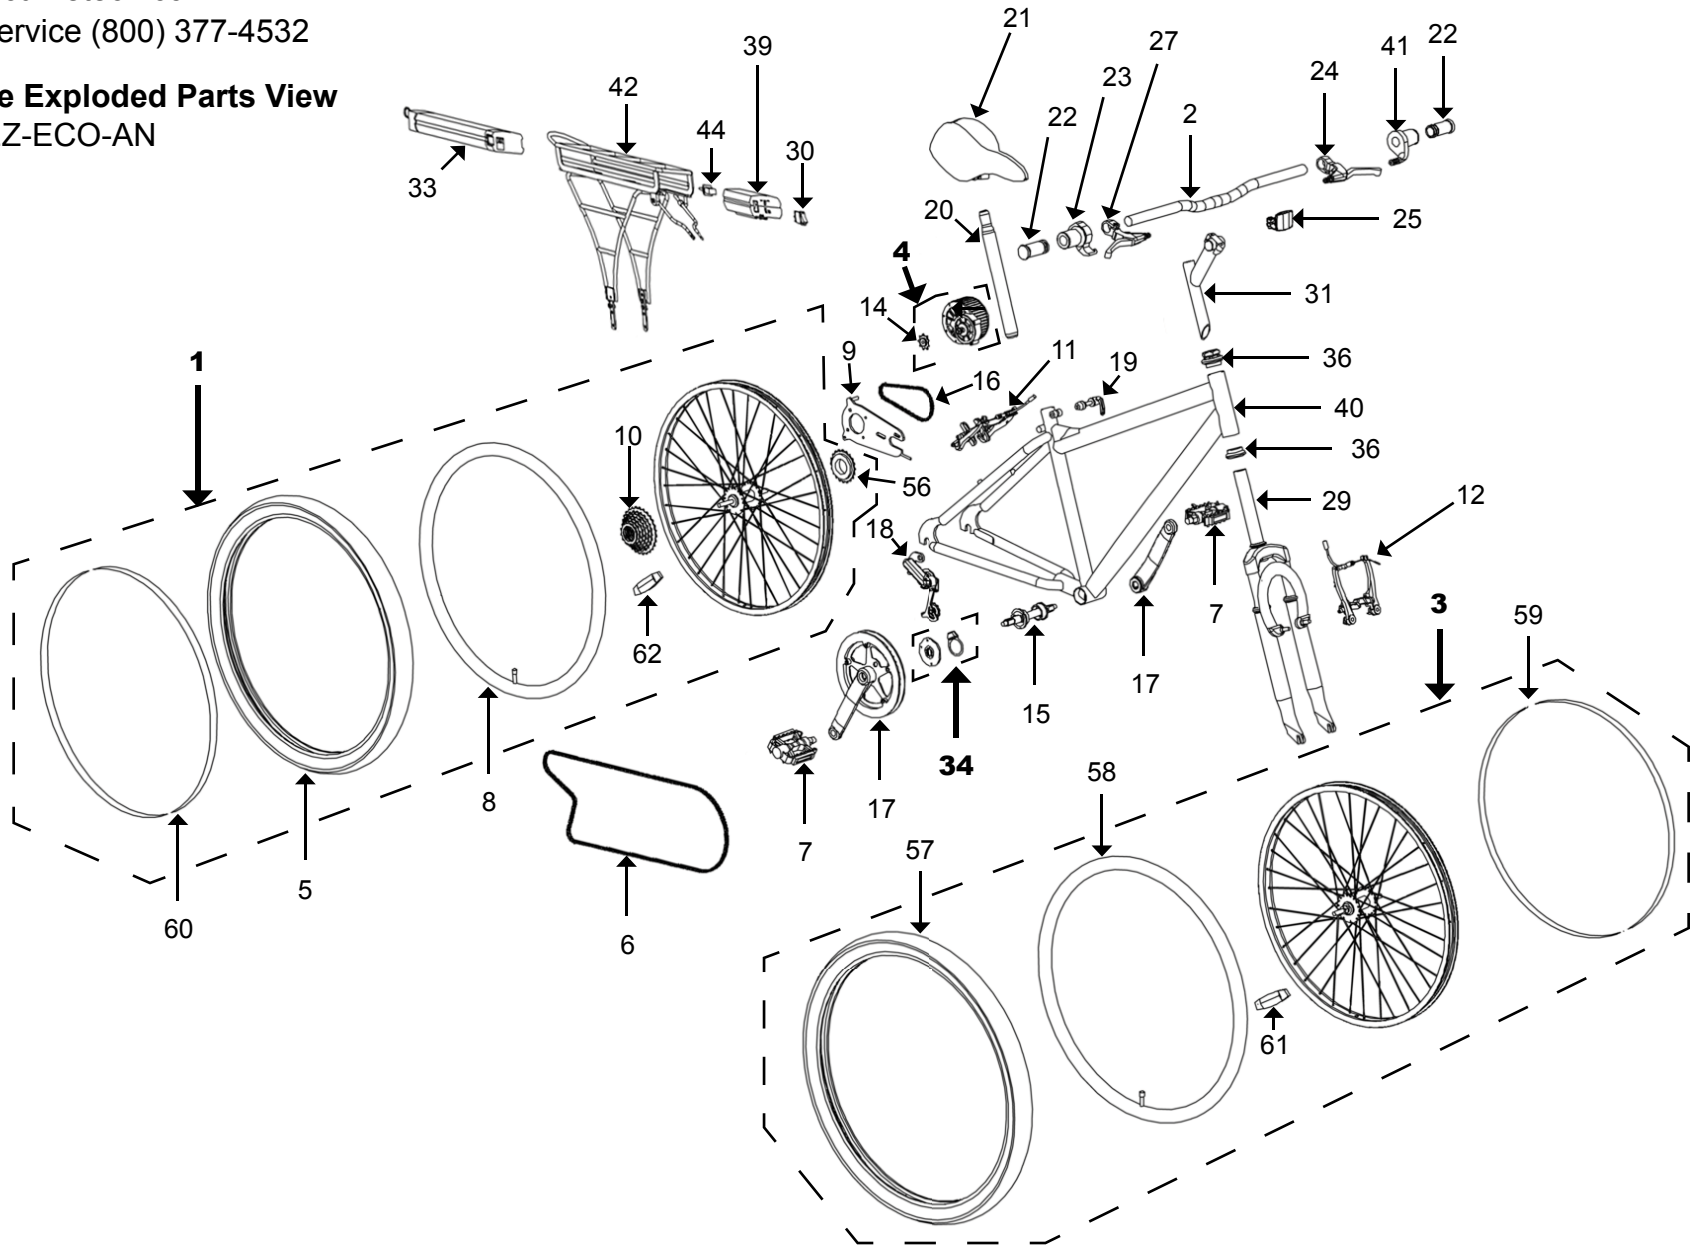

**Eco-Ride Bike Exploded Parts View**  
EZ-ECO-AN

Diagram #	Description	Part #
1	Rear Wheel Assembly (26")	WH-26R-003
2	Handlebar (25.4mm bar clamp diameter, 600mm wide x 30mm rise)	HB-T203-001
3	Front Wheel Assembly (26")	WH-26F-003
4	Motor Assembly	MT-24250-001
5	Tire - 26" x 1.5"	TT-26-001
6	Chain - Pedal (3/32" - cut to fit)	BP-517-2
7	Pedals (9/16")	PD-LU-207
8	Tube - 26" x 1.5-1.75" w/ Schrader Valve	TT-26-301
9	Motor Plate	MT-PLTAM26CC01A
10	Freewheel (Pedal) (7 speed, 14-32T)	FW-1432T-001
11	Brake - linear pull	BR-T210-001B
12	Brake - linear pull	BR-T210-001B
13	Kickstand (320mm) (not shown)	AB-2436-1
14	Motor Gear (9T x 1/8")	BD-2436-4
15	Bottom Bracket (68mm x 128mm, English thread)	BB-CC882-001
16	Chain - Motor (28 links x 1/8")	CN-Z410-28L
17	Crankset (170mm, 44T, square taper)	FC-SS710-001
18	Derailleur - Rear (7 speed)	RD-TX31D
19	Seat Post QR	QR-327Q-001
20	Seat Post (27.2mm x 350mm)	SP-SP886-002
21	Seat	SE-CL6772-001
22	Grips (replacement grips are black)	GR-TCG82-001A
23	Throttle (1000mm wire)	TH-XH2DL-007
24	Brake Lever - Left w/ Inhibitor - (1350mm wire)	BL-H456PD-L02
25	Reflector - Front	AS-460
26	Reflector - Rear (mounted on battery pack) (not shown)	AS-965
27	Brake Lever - Right	BL-456PD-R01
28	n/a	n/a
29	Fork (1-1/8" Threaded)	FK-GS152-728
30	Switch	BA-080
31	Stem (1-1/8" Quill)	ST-MQ527-001
32	Controller (shown on wiring diagram)	CT-2415-001
33	Battery Pack (RTMB Li-Ion 24V10A)	BA-PK2410-310
34	Cadence Sensor	WR-SPDSNR-001
35	Brake Cable & Housing - Front (not shown)	SP-910
36	Headset (1-1/8" Threaded)	n/a
37	Fuse 30a (shown on wiring diagram)	AU-065